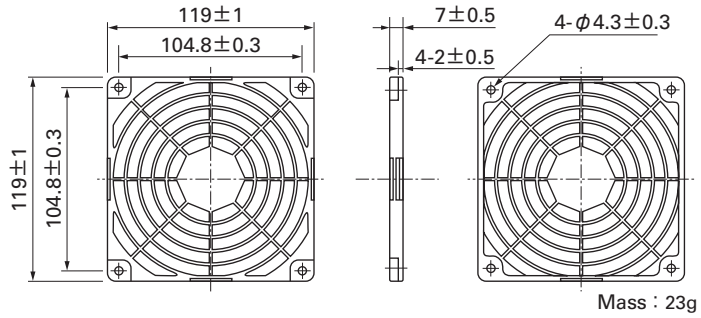

Resin Finger Guards

Model : 109-1000G