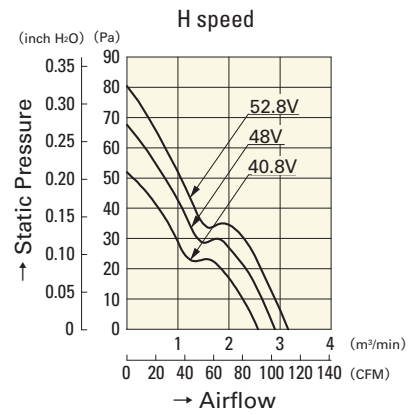

Inlet side, Outlet side

Airflow - Static Pressure Characteristics

9WS1212H101
9WS1224H101

9WS1212M101
9WS1224M101

9WS1248H101

9WS1248M101