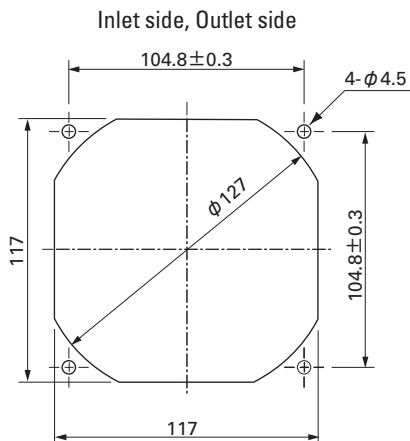

120mm sq.

San Ace 120WS

38mm thick (9WV type), 38mm thick (9WP type)
38mm thick (9WG type), 38mm thick (9WS type)

General Specifications

- Material Frame: Plastics (Flammability: UL94V-0),
Impeller: Plastics (Flammability: UL94V-1)
- Expected Life Refer to specifications (Indoor, L10:Survival rate: 90% at 60°C,
rated voltage, and continuously run in a free air state)
- Lead Wire ⊕red ⊖black or blue (Sensor) yellow
- Storage Temperature -30°C to +70°C (Non-condensing)

120×120×38mm (Mass : 260g) **IP 54** **9WS type**

Specifications

The following nos. **have pulse sensors and ribs**. For ribless, append "1" to the model no.

Model No.	Rated Voltage [V]	Operating Voltage Range [V]	Rated Current [A]	Rated Input [W]	Rated Speed [min ⁻¹]	Max. Airflow [m ³ /min] [CFM]	Max. Static Pressure [Pa] [inchH ₂ O]	SPL [dB(A)]	Operating Temperature [°C]	Expected Life [h]
9WS1212H101	12	6 to 13.2	0.47	5.64	2,600	2.9 102.4	67.62 0.272	39	- 20 to + 60	40,000
9WS1212M101		6 to 13.8	0.23	2.76	1,950	2.2 77.7	42.14 0.169	32	- 20 to + 70	
9WS1224H101	24	12 to 26.4	0.23	5.52	2,600	2.9 102.4	67.62 0.272	39	- 20 to + 60	
9WS1224M101		12 to 27.6	0.13	3.12	1,950	2.2 77.7	42.14 0.169	32	- 20 to + 70	
9WS1248H101	48	40.8 to 52.8	0.13	6.24	2,600	2.9 102.4	67.62 0.272	39	- 20 to + 60	
9WS1248M101		40.8 to 55.2	0.07	3.36	1,950	2.2 77.7	42.14 0.169	32	- 20 to + 70	

Some models can also be equipped without sensors as an option. Please refer to the index (pp. 417 to 437).

Dimensions (unit : mm) (With ribs)

Reference Dimension of Mounting Holes and Vent Opening (unit : mm)