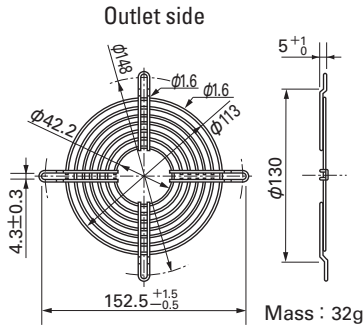

Options (unit : mm)

Finger Guards

Model : 109-019C Surface treatment : Nickel-chrome plating (silver) Color : 109-019H : Cation electropainting (black)