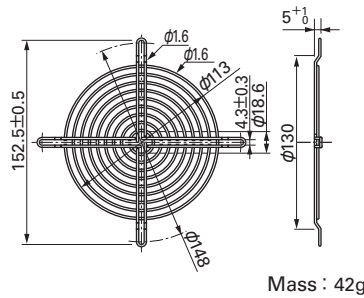

120mm sq.

San Ace 120WS

38mm thick (9WV type), 38mm thick (9WP type)
38mm thick (9WG type), 38mm thick (9WS type)

General Specifications

- Material Frame: Plastics (Flammability: UL94V-0),
Impeller: Plastics (Flammability: UL94V-1)
- Expected Life Refer to specifications (Indoor, L10:Survival rate: 90% at 60°C,
rated voltage, and continuously run in a free air state)
- Lead Wire ⊕red ⊖black or blue (Sensor) yellow
- Storage Temperature -30°C to +70°C (Non-condensing)

120×120×38mm (Mass : 260g) **IP 54** **9WS type**

Specifications

The following nos. **have pulse sensors and ribs**. For ribless, append "1" to the model no.

Model No.	Rated Voltage [V]	Operating Voltage Range [V]	Rated Current [A]	Rated Input [W]	Rated Speed [min ⁻¹]	Max. Airflow [m ³ /min] [CFM]	Max. Static Pressure [Pa] [inchH ₂ O]	SPL [dB(A)]	Operating Temperature [°C]	Expected Life [h]
9WS1212H101	12	6 to 13.2	0.47	5.64	2,600	2.9 102.4	67.62 0.272	39	- 20 to + 60	40,000
9WS1212M101		6 to 13.8	0.23	2.76	1,950	2.2 77.7	42.14 0.169	32	- 20 to + 70	
9WS1224H101	24	12 to 26.4	0.23	5.52	2,600	2.9 102.4	67.62 0.272	39	- 20 to + 60	
9WS1224M101		12 to 27.6	0.13	3.12	1,950	2.2 77.7	42.14 0.169	32	- 20 to + 70	
9WS1248H101	48	40.8 to 52.8	0.13	6.24	2,600	2.9 102.4	67.62 0.272	39	- 20 to + 60	
9WS1248M101		40.8 to 55.2	0.07	3.36	1,950	2.2 77.7	42.14 0.169	32	- 20 to + 70	

Some models can also be equipped without sensors as an option. Please refer to the index (pp. 417 to 437).

Dimensions (unit : mm) (With ribs)

Reference Dimension of Mounting Holes and Vent Opening (unit : mm)

Inlet side, Outlet side

Airflow - Static Pressure Characteristics

9WS1212H101
9WS1224H101

9WS1212M101
9WS1224M101

9WS1248H101

9WS1248M101