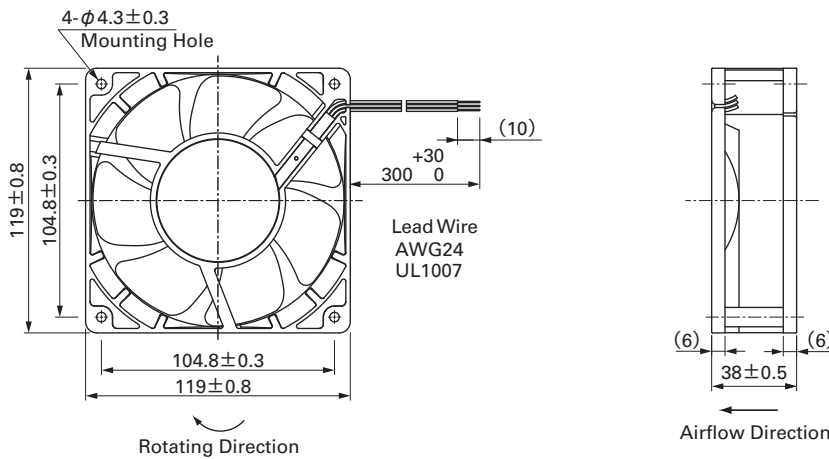

120mm sq.

San Ace 120WS

38mm thick (9WV type), 38mm thick (9WP type)
38mm thick (9WG type), 38mm thick (9WS type)

General Specifications

- Material Frame: Plastics (Flammability: UL94V-0),
Impeller: Plastics (Flammability: UL94V-1)
- Expected Life Refer to specifications (Indoor, L10:Survival rate: 90% at 60°C,
rated voltage, and continuously run in a free air state)
- Lead Wire ⊕red ⊖black or blue (Sensor) yellow
- Storage Temperature -30°C to +70°C (Non-condensing)

120×120×38mm (Mass : 260g) **IP 54** **9WS type**

Specifications

The following nos. **have pulse sensors and ribs**. For ribless, append "1" to the model no.

Model No.	Rated Voltage [V]	Operating Voltage Range [V]	Rated Current [A]	Rated Input [W]	Rated Speed [min ⁻¹]	Max. Airflow [m ³ /min] [CFM]	Max. Static Pressure [Pa] [inchH ₂ O]	SPL [dB(A)]	Operating Temperature [°C]	Expected Life [h]
9WS1212H101	12	6 to 13.2	0.47	5.64	2,600	2.9 102.4	67.62 0.272	39	- 20 to + 60	40,000
9WS1212M101		6 to 13.8	0.23	2.76	1,950	2.2 77.7	42.14 0.169	32	- 20 to + 70	
9WS1224H101	24	12 to 26.4	0.23	5.52	2,600	2.9 102.4	67.62 0.272	39	- 20 to + 60	
9WS1224M101		12 to 27.6	0.13	3.12	1,950	2.2 77.7	42.14 0.169	32	- 20 to + 70	
9WS1248H101	48	40.8 to 52.8	0.13	6.24	2,600	2.9 102.4	67.62 0.272	39	- 20 to + 60	
9WS1248M101		40.8 to 55.2	0.07	3.36	1,950	2.2 77.7	42.14 0.169	32	- 20 to + 70	

Some models can also be equipped without sensors as an option. Please refer to the index (pp. 417 to 437).

Dimensions (unit : mm) (With ribs)

Reference Dimension of Mounting Holes and Vent Opening (unit : mm)